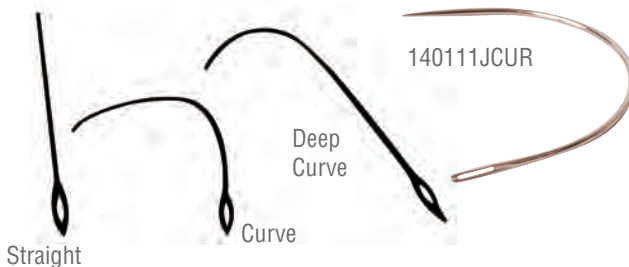

6 MAGIC

140103C
Black

140103CBRO
Brown

Thread & Three Needles Weaving
Comb (48dz/cs)
3.60/dz

7 MAGIC

SKILL
Skill Needle
Crochet Needle for Hair
100/case
4.50/dz

8 MAGIC

140111STR
Straight
(12pc / 360dz / cas)

140111JCUR
Jumbo Curve
(12pc / 288dz / cs)

140111CUR
Curve
(12pc / 756dz / cs)

Weaving Needle
0.75/dz

140111HOO
Deep Curve
(12pc / 288dz / cs)

9 MAGIC

WST1
Wig Stand Multi-purpose use
3 piece set
Call for Price